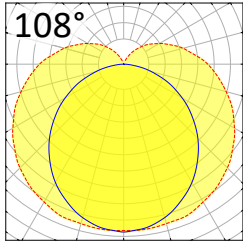

Technical Specification

BACE-S/C

Product Ordering Code					
Example: BACE - S - 1140 - 43W - 4080 - WT - N					
<i>BACE-S</i>	<i>1140</i>	<i>43W</i>	<i>4080</i>	<i>WT</i>	<i>N</i>
Product code	Length (mm)	Power	LED colour	Fitting Colour	Control
Example: BACE - C - 1140 - 40W/m - 4080 - WT - N					
<i>BACE-C</i>	<i>1140</i>	<i>40W/m</i>	<i>4080</i>	<i>WT</i>	<i>N</i>
Product code	Length (mm)	Power/m	LED colour	Fitting Colour	Control

Mounting Options				
P2000 Spring Mount	P2000 Hanger Bracket	Tilt Mount	Suspended	Surface Mounted

Document Info
BACE Rev 2