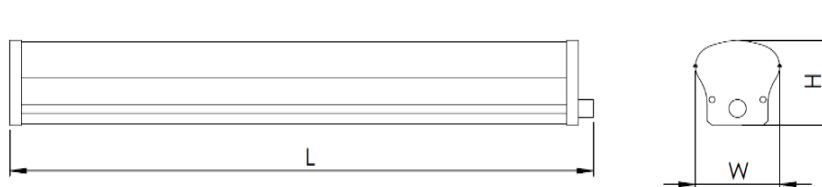

Technical Specification

Tri-1200/1500

Product Name:	Tri-1200/1500
Category:	IP65 Linear Surface mounted - Diffused
Description:	High efficiency surface mount Tri-proof LED channel light with Osram LEDs and advanced diffuser technology

Dimensions

Product Code	Length (mm)	Width (mm)	Height (mm)
Tri-1200	1200	80	77
Tri-1500	1500	80	77

Technical Specification

Tri-1200/1500

Fitting Material	Extruded aluminium inner, high performance polycarbonate diffuser
Available finishes	White Polycarbonate housing
Optic Type	Diffuser
IP Rating	IP65
Mounting Type	Surface mount / P2000/ Suspended
LED Colours (CCT)	3000K, 4000K (others on request)
LED Colour Consistency	<3 SDCM
Colour Rendering Index (CRI)	CRI80 , (CRI90 on request)
LED Lifetime	L80B10 >50,000 hrs at Ta = 25° Celsius
Control Options	non-dim (N), DALI (DALI)
Operating Voltage/ Frequency	220 – 240 V/ 50 – 60 Hz
Optional Add-ons	Min. 1 hour emergency version available Add-on microwave motion sensor
Warranty	5 year warranty as per LEDwise standard terms of warranty
Manufacture	Assembled in South Africa

* Values accurate to within 10%

Technical Specification

Tri-1200/1500

Product Ordering Code					
Example: Tri - 1200 - 60W - 4080 - WT - N					
<i>Tri</i>	<i>1200</i>	<i>60W</i>	<i>4080</i>	<i>WT</i>	<i>N</i>
Product Code	Length	Power	LED Colour	Fitting Colour	Control
Document Info					
Tri-1200/1500 Rev 7					