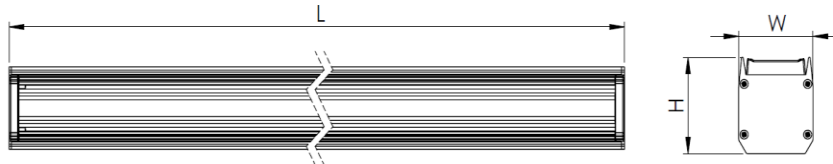

## Technical Specification

### Dimensions

Product Code	Length (mm)	Width (mm)	Height (mm)
ACE	1140, 1700, 2260	50	59

Features:	Applications:
Various mounting and suspension options	Warehouse aisle and general area lighting
Various beam angles available	Replaces high performance fluorescents
Available in 4000K and 3000K, CRI>80 and CRI>90	Replaces open channel fluorescents
High Efficiency Osram LEDs	
Various power options	
Dimmable on request	
Control gear power factor > 0.95	
L70B10 > 60,000 hrs at Ta = 25° Celsius	
L80B10 > 50,000 hrs at Ta = 25° Celsius	
All powder coated aluminium construction	
Standard colours: white, black, grey, custom available	
Available with built-in emergency gear	
Operating Voltage/ Frequency: 220 – 240 V/ 50 – 60 Hz	
Designed and manufactured in South Africa	
5 year guarantee on full luminaire	

## ACE-S-HP

Optical and Electrical Characteristics								
Product Code	Plug Power (W)	Power per metre (W/m)	LED Colour Code	Colour Temp (K)	Min CRI	Luminaire Luminous Flux (lm) *	Luminaire Luminous Efficacy (lm/W) *	Beam Angles
ACE-HP-1140	75	66	NW	4000	80	9958	133	   Oval  Aisle Symmetric  Aisle Asymmetric
			5780	5700				
	84	74	NW	4000	80	10986	131	
			5780	5700				
	103	90	NW	4000	80	12985	126	
			5780	5700				
ACE-HP-1700	126	74	NW	4000	80	16479	131	
			5780	5700				
	138	81	NW	4000	80	17679	128	
			5780	5700				
	155	91	NW	4000	80	19478	126	
			5780	5700				
ACE-HP-2260	150	66	NW	4000	80	19916	133	
			5780	5700				
	168	74	NW	4000	80	21972	131	
			5780	5700				
	206	91	NW	4000	80	25971	126	
			5780	5700				