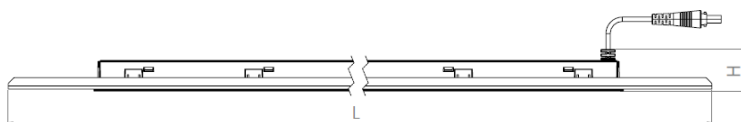

## EOS-P

<b>Product Name:</b>	EOS-P
<b>Category:</b>	Recessed Panel Lights
<b>Description:</b>	Recessed linear format LED panel lights with UGR < 19 modules

EOS-P-6x6

EOS-P-12x3

EOS-P-12x6

### Dimensions

Product Code	Width (mm)	Length (mm)	Height (mm)
EOS-P-6x6	595	595	40
EOS-P-12x6	595	1195	40
EOS-P-12x3	295	1195	40