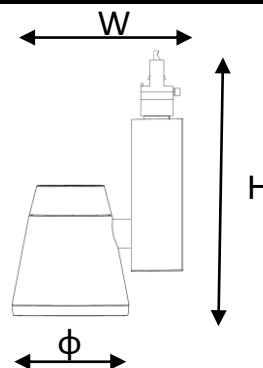

## Technical Specification

**TL35**

<b>Product Name:</b>	TL35
<b>Category:</b>	Track Light
<b>Description:</b>	Track light for the EU Track with 1 x 35W Bridgelux Chip on Board LED

<b>Features:</b>	Compatible with EU Track	<b>Applications:</b>	Retail
	Available in Natural White, Warm White and Speciality CCTs		Shops
	Luminaire available in White or Black		Restaurants
	CRI 90, Ultra-high CRI, Class A, Bread, Meat, Health available		Architectural
	Dimmable option available		(Indoor use only)
	1 x Bridgelux COB LED		
	Power factor > 0.9		
	Power Consumption = 34.8W		
	3631 Lumen Output (Natural White)		
	Beam Angle of 15°, 30° or 45°		
	L70>50,000 hrs at Ta = 25° Celsius		
	Min Efficacy of 104 lm/W – Warm White		
	Min Efficacy of 102 lm/W – Natural White		
IES Files available on request			

### Dimensions

Product Code	Height (mm)	Width (mm)	Diameter (mm)
TL35	250	217	115

## TL35

Electrical Characteristics		
Parameter	Value	Unit
Operating Voltage/Frequency	220-240/50-60	V DC/Hz
LED Drive Current	1050	mA
Power	34.8	W
Power Factor	>0.9	-
Driver Efficiency	>85	%

Optical Characteristics						
Product Code	LED Colour	Colour Temp (K)	Luminaire Intensity (lm) *	Angle (°)	Min CRI	Fitting Colour
TL35	27	2700	3327	15,30,45	80	Wt,Bk
TL35	2790	2700	2685	15,30,45	90	Wt,Bk
TL35	D27	2700	1983	15,30,45	97	Wt,Bk
TL35	WW	3000	3469	15,30,45	80	Wt,Bk
TL35	WW90	3000	2814	15,30,45	90	Wt,Bk
TL35	D30	3000	2167	15,30,45	97	Wt,Bk
TL35	WWA	3000 (Class A)	2409	15,30,45	93	Wt,Bk
TL35	35	3500	3571	15,30,45	80	Wt,Bk
TL35	3590	3500	3047	15,30,45	90	Wt,Bk
TL35	35A	3500 (Class A)	2634	15,30,45	93	Wt,Bk
TL35	NW	4000	3631	15,30,45	80	Wt,Bk
TL35	NW90	4000	3060	15,30,45	90	Wt,Bk
TL35	NWA	4000 (Class A)	2866	15,30,45	93	Wt,Bk
TL35	5070	5000	3744	15,30,45	70	Wt,Bk
TL35	50	5000	3564	15,30,45	80	Wt,Bk
TL35	5090	5000	3239	15,30,45	90	Wt,Bk
TL35	Mt	1750	1769	15,30,45	80	Wt,Bk
TL35	Br	2500	2761	15,30,45	80	Wt,Bk
TL35	He	5600	2840	15,30,45	90	Wt,Bk