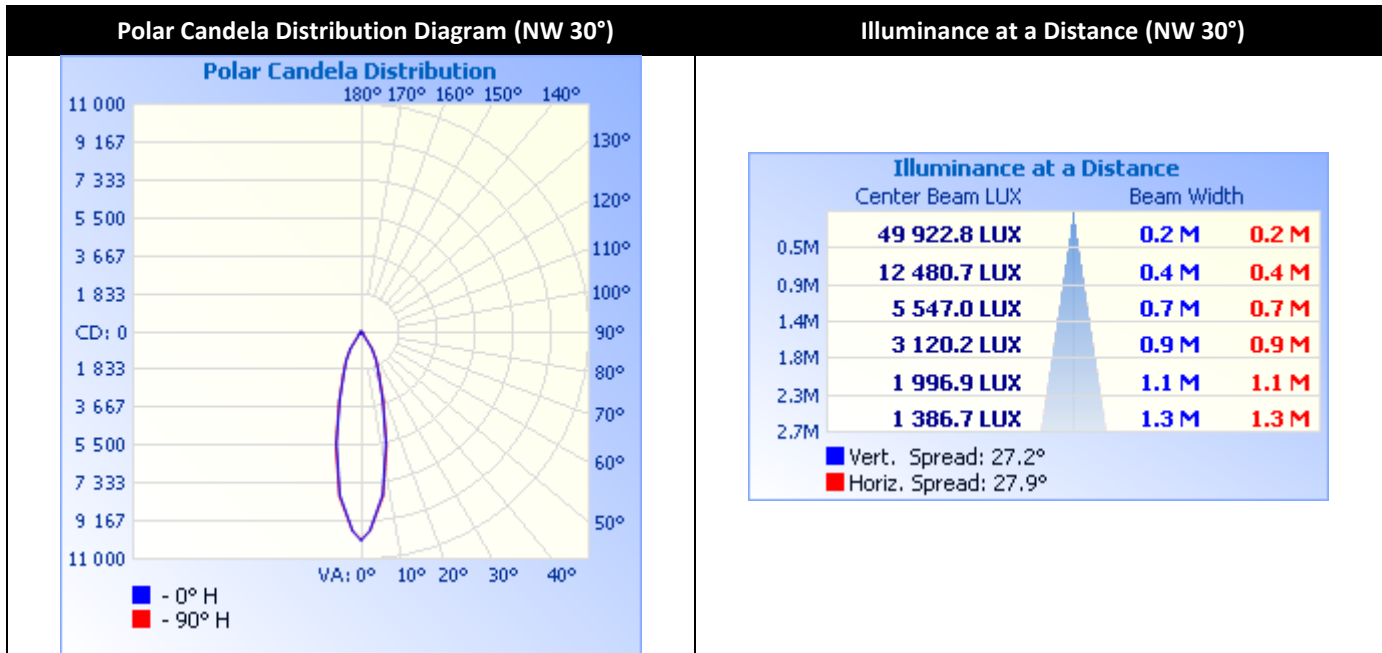

Technical Specification

TL35

Product Ordering Code					
Example: TL35-NW-30-AL-N					
TL35	NW	30	Wt	N	
Product Code	4000K Natural White LED	Beam Angle	White Fitting Colour	Non-Dimmable	

Document Info
TL35 Rev 1