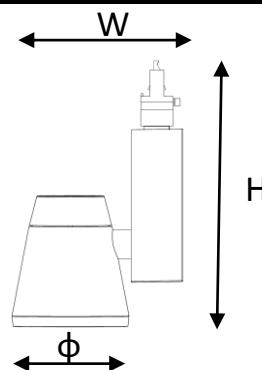

## Technical Specification

TL25

<b>Product Name:</b>	TL25
<b>Category:</b>	Track Light
<b>Description:</b>	Track light for the EU Track with 1 x 25W Bridgelux Chip on Board LED

<b>Features:</b>	Compatible with EU Track	<b>Applications:</b>	Retail
	Available in Natural White, Warm White and Speciality CCTs		Shops
	Luminaire available in White or Black		Restaurants
	CRI 90, Ultra-high CRI, Class A, Bread, Meat, Health available		Architectural
	Dimmable option available		(Indoor use only)
	1 x Bridgelux COB LED		
	Power factor > 0.9		
	Power Consumption = 22.8W		
	2548 Lumen Output (Natural White)		
	Beam Angle of 15°, 30° or 45°		
	L70>50,000 hrs at Ta = 25° Celsius		
	Min Efficacy of 106 lm/W – Warm White		
	Min Efficacy of 111 lm/W – Natural White		
IES Files available on request			

### Dimensions

Product Code	Height (mm)	Width (mm)	Diameter (mm)
TL25	250	217	115