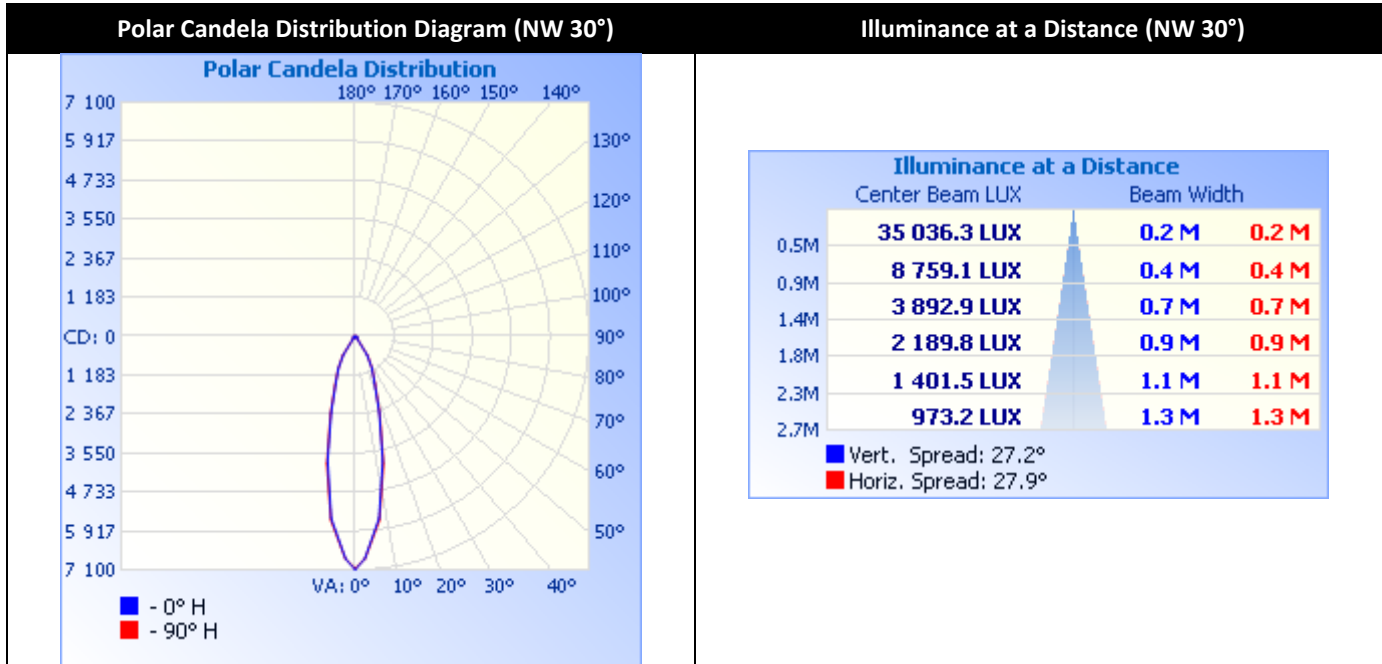

Technical Specification

TL25

Product Ordering Code

Example: TL25-NW-30-AL-N

TL25	NW	30	Wt	N	
Product Code	4000K Natural White LED	Beam Angle	White Fitting Colour	Non-Dimmable	

Document Info

TL25 Rev 1