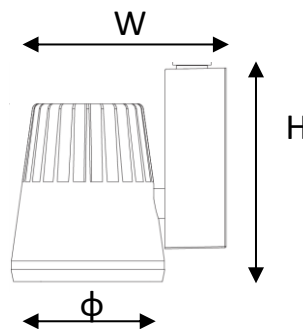

## Technical Specification

## SM60

<b>Product Name:</b>	SM60
<b>Category:</b>	Surface Mount Light
<b>Description:</b>	Surface mount light with 1 x 60W Bridgelux Chip on Board LED

<b>Features:</b>	Available in Natural White, Warm White and Speciality CCTs	<b>Applications:</b>	Retail
	Luminaire available in White or Black		Shops
	CRI 90, Ultra-high CRI, Class A, Bread, Meat, Health available		Restaurants
	Dimmable option available		Architectural
	1 x Bridgelux COB LED		(Indoor use only)
	Power factor > 0.9		
	Power Consumption = 59.1W		
	6878 Lumen Output (Natural White)		
	Beam Angle of 15°, 30° or 45°		
	L70>50,000 hrs at Ta = 25° Celsius		
	Min Efficacy of 109 lm/W – Warm White		
	Min Efficacy of 116 lm/W – Natural White		
	IES Files available on request		

### Dimensions

Product Code	Height (mm)	Width (mm)	Diameter (mm)
SM60	205	180	128

### Product Ordering Code

Example: *SM60-NW-30-AL-N*

<i>SM60</i>	<i>NW</i>	<i>30</i>	<i>Wt</i>	<i>N</i>	
Product Code	4000K Natural White LED	Beam Angle	White Fitting Colour	Non-Dimmable	