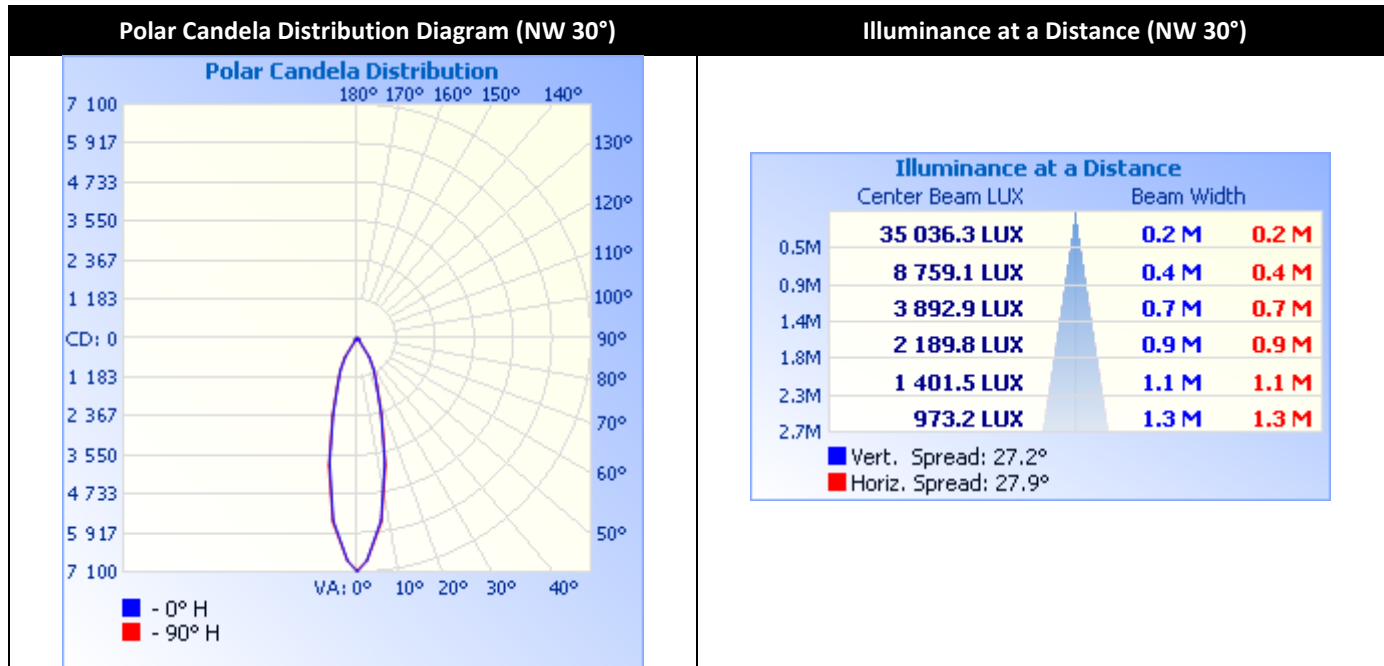

Technical Specification

SM25

Product Ordering Code

Example: *SM25-NW-30-AL-N*

SM25	NW	30	Wt	N	
Product Code	4000K Natural White LED	Beam Angle	White Fitting Colour	Non-Dimmable	

Document Info

SM25 Rev 1