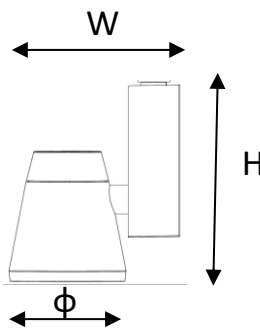

Technical Specification

SM25

Product Name:	SM25
Category:	Surface Mount Light
Description:	Surface Mount light with 1 x 25W Bridgelux Chip on Board LED

Features:	Available in Natural White, Warm White and Speciality CCTs	Applications:	Retail
	Luminaire available in White or Black		Shops
	CRI 90, Ultra-high CRI, Class A, Bread, Meat, Health available		Restaurants
	Dimmable option available		Architectural
	1 x Bridgelux COB LED		(Indoor use only)
	Power factor > 0.9		
	Power Consumption = 22.8W		
	3078 Lumen Output (Natural White)		
	Beam Angle of 15°, 30° or 45°		
	L70>50,000 hrs at Ta = 25° Celsius		
	Min Efficacy of 127 lm/W – Warm White		
	Min Efficacy of 135 lm/W – Natural White		
IES Files available on request			

Dimensions

Product Code	Height (mm)	Width (mm)	Diameter (mm)
SM25	210	217	115

Technical Specification

SM25

Electrical Characteristics		
Parameter	Value	Unit
Operating Voltage/Frequency	220-240/50-60	V DC/Hz
LED Drive Current	700	mA
Power	22.8	W
Power Factor	>0.9	-
Driver Efficiency	>85	%

* Values accurate to within 10%

Technical Specification

SM25

Product Ordering Code

Example: *SM25-NW-30-AL-N*

SM25	NW	30	Wt	N	
Product Code	4000K Natural White LED	Beam Angle	White Fitting Colour	Non-Dimmable	