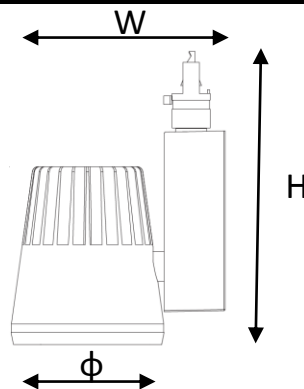

Technical Specification

TL60

Product Name:	TL60
Category:	Track Light
Description:	Track light for the EU Track with 1 x 60W Bridgelux Chip on Board LED

Features:	Compatible with EU Track	Applications:	Retail
	Available in Natural White, Warm White and Speciality CCTs		Shops
	Luminaire available in White or Black		Restaurants
	CRI 90, Ultra-high CRI, Class A, Bread, Meat, Health available		Architectural
	Dimmable option available		(Indoor use only)
	1 x Bridgelux COB LED		
	Power factor > 0.9		
	Power Consumption = 59.1W		
	5693 Lumen Output (Natural White)		
	Beam Angle of 15°, 30° or 45°		
	L70>50,000 hrs at Ta = 25° Celsius		
	Min Efficacy of 92 lm/W – Warm White		
	Min Efficacy of 96 lm/W – Natural White		
	IES Files available on request		

Dimensions

Product Code	Height (mm)	Width (mm)	Diameter (mm)
TL60	245	180	128

Technical Specification

TL60

Electrical Characteristics		
Parameter	Value	Unit
Operating Voltage/Frequency	220-240/50-60	V DC/Hz
LED Drive Current	1750	mA
Power	59.1	W
Power Factor	>0.9	-
Driver Efficiency	>85	%

Optical Characteristics						
Product Code	LED Colour	Colour Temp (K)	Luminaire Intensity (lm) *	Angle (°)	Min CRI	Fitting Colour
TL60	27	2700	5216	15,30,45	80	Wt,Bk
TL60	2790	2700	4210	15,30,45	90	Wt,Bk
TL60	D27	2700	3130	15,30,45	97	Wt,Bk
TL60	WW	3000	5439	15,30,45	80	Wt,Bk
TL60	WW90	3000	4413	15,30,45	90	Wt,Bk
TL60	D30	3000	3421	15,30,45	97	Wt,Bk
TL60	WWA	3000 (Class A)	3779	15,30,45	93	Wt,Bk
TL60	35	3500	5600	15,30,45	80	Wt,Bk
TL60	3590	3500	4776	15,30,45	90	Wt,Bk
TL60	35A	3500 (Class A)	4133	15,30,45	93	Wt,Bk
TL60	NW	4000	5693	15,30,45	80	Wt,Bk
TL60	NW90	4000	4796	15,30,45	90	Wt,Bk
TL60	NWA	4000 (Class A)	4495	15,30,45	93	Wt,Bk
TL60	5070	5000	5870	15,30,45	70	Wt,Bk
TL60	50	5000	5587	15,30,45	80	Wt,Bk
TL60	5090	5000	5077	15,30,45	90	Wt,Bk
TL60	Mt	1750	2996	15,30,45	80	Wt,Bk
TL60	Br	2500	4848	15,30,45	80	Wt,Bk
TL60	He	5600	5095	15,30,45	90	Wt,Bk