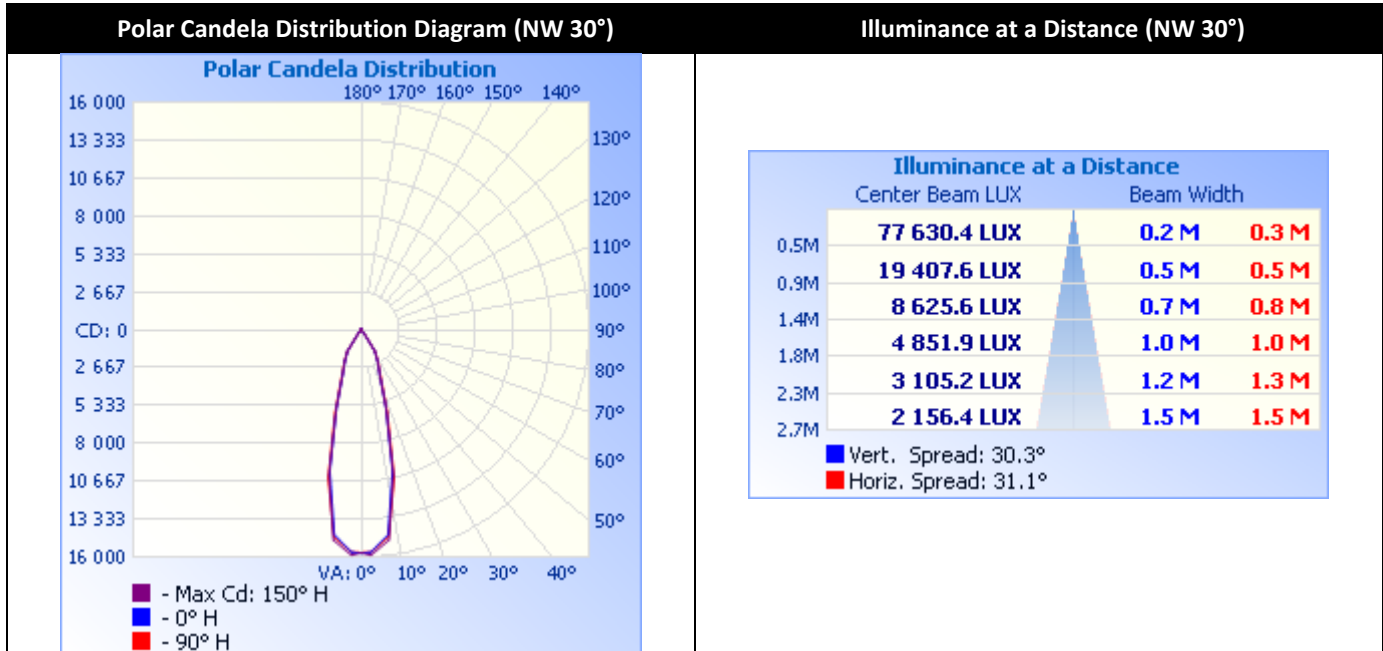

Technical Specification

TL60

Product Ordering Code					
Example: TL60-NW-30-AL-N					
TL60	NW	30	Wt	N	
Product Code	4000K Natural White LED	Beam Angle	White Fitting Colour	Non-Dimmable	

Document Info
TL60 Rev 1