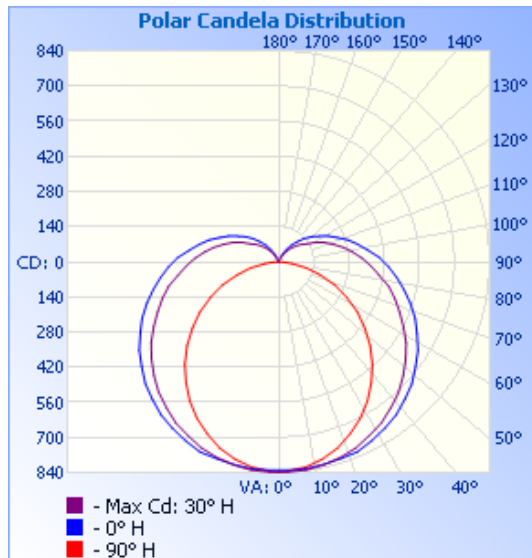

Technical Specification

Baton-1200

Product Name:	Baton-1200
Category:	LED Channel Light
Description:	High efficiency surface mount LED channel light with Osram LEDs and advanced diffuser technology

Features:	Available in Natural and Warm White LED colour	Applications:	Back of house lighting
	Dimmable on request		General area lighting
	High Efficiency Osram LEDs		Retail lighting
	Available in 20W, 30W, 35W versions		Replaces open channel fluorescent luminaires
	Power factor > 0.95		
	2410 - 3912 lumens		
	System efficacy: 111 lm/W		
	L70 > 50,000 hrs at Ta = 25° Celsius		
	5 year guarantee on full luminaire		
	All powder coated aluminium construction		
	Standard colour: white, custom colours on request		
	Designed and manufactured in South Africa		
	IES Files available on request		
	20mm nylon mount or 6mm spring nut for P2000		
Built-in Emergency gear on request			

Technical Specification

Baton-1200

Dimensions			
Product Code	Length (mm)	Width (mm)	Height (mm)
Baton-1200	1174	45	85

Electrical Characteristics						
Parameter		Value		Unit		
LED Drive Current		88 - 150		mA		
Operating Voltage/Frequency		220-240/50-60		V AC/Hz		
Dimming		Dimmable on request		-		
Power		20 - 35		W		
Power Factor		>0.95		-		
Driver Efficiency		>90		%		
Optical Characteristics						
Product Code	LED Colour	Colour Temp (K)	Luminaire Intensity (lm) *	Angle (°)	Min CRI	Fitting Colour
Baton-1200-20W	<input type="checkbox"/> NW	4000	2410	108	80	Wt, Al, Custom
	<input type="checkbox"/> WW	3000				
Baton-1200-30W	<input type="checkbox"/> NW	4000	3324	108	80	Wt, Al, Custom
	<input type="checkbox"/> WW	3000				
Baton-1200-35W	<input type="checkbox"/> NW	4000	3912	108	80	Wt, Al, Custom
	<input type="checkbox"/> WW	3000				

WW = Warm White LED Colour
 NW = Natural White LED Colour

Wt = White
 * Values accurate to within 10%

Technical Specification

Baton-1200

Polar Candela Distribution Diagram (35W)

Isolux Plot (35W)

Product Ordering Code