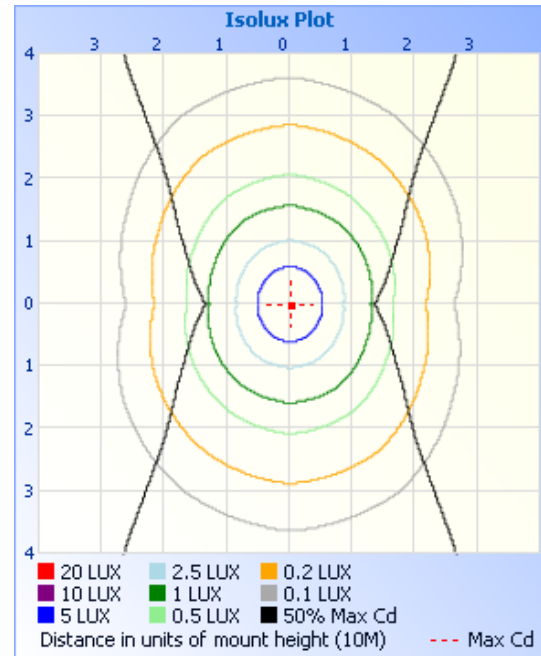

Technical Specification

Baton-1200

Dimensions			
Product Code	Length (mm)	Width (mm)	Height (mm)
Baton-1200	1174	45	85

Electrical Characteristics						
Parameter		Value		Unit		
LED Drive Current		88 - 150		mA		
Operating Voltage/Frequency		220-240/50-60		V AC/Hz		
Dimming		Dimmable on request		-		
Power		20 - 35		W		
Power Factor		>0.95		-		
Driver Efficiency		>90		%		
Optical Characteristics						
Product Code	LED Colour	Colour Temp (K)	Luminaire Intensity (lm) *	Angle (°)	Min CRI	Fitting Colour
Baton-1200-20W	<input type="checkbox"/> NW	4000	2410	108	80	Wt, Al, Custom
	<input type="checkbox"/> WW	3000				
Baton-1200-30W	<input type="checkbox"/> NW	4000	3324	108	80	Wt, Al, Custom
	<input type="checkbox"/> WW	3000				
Baton-1200-35W	<input type="checkbox"/> NW	4000	3912	108	80	Wt, Al, Custom
	<input type="checkbox"/> WW	3000				

WW = Warm White LED Colour
 NW = Natural White LED Colour

Wt = White
 * Values accurate to within 10%

Technical Specification

Baton-1200

Polar Candela Distribution Diagram (35W)

Isolux Plot (35W)

Product Ordering Code

Example: *Baton-1200-30W-NW-WT-N*

<i>Baton-1200</i>	<i>30W</i>	<i>NW</i>	<i>WT</i>	<i>N</i>
Product Code	Power	Natural White LED Colour	Fitting Colour	Non-Dimmable

Document Info

Baton-1200 Rev 1