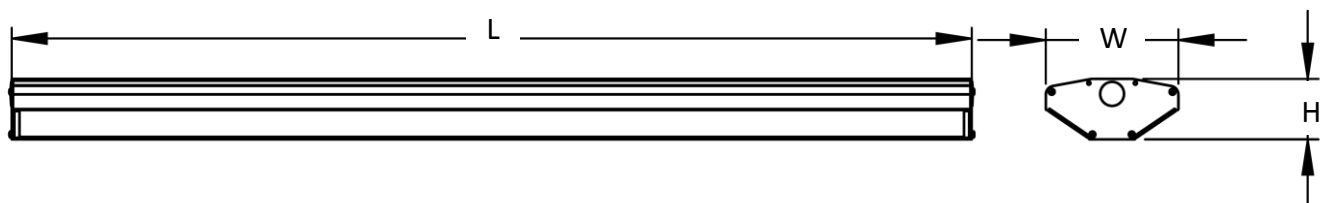

Technical Specification

PL-1500-BV

Product Name:	PL-1500-BV
Category:	LED Parking Garage Light
Description:	High efficiency surface mount LED channel light with Osram LEDs and advanced diffuser technology

Dimensions

Product Code	Length (mm)	Width (mm)	Height (mm)
PL-1500-BV	1500	125	57

Technical Specification

PL-1500-BV

Electrical Characteristics		
Parameter	Value	Unit
LED Drive Current	50 - 155	mA
Operating Voltage/Frequency	220-240/50-60	V AC/Hz
Dimming	Dimmable on Request	-
Power	29 - 90	W
Power Factor	>0.98	-
Driver Efficiency	>90	%
**Emergency Mode	5	W
**Emergency Duration	3	Hr