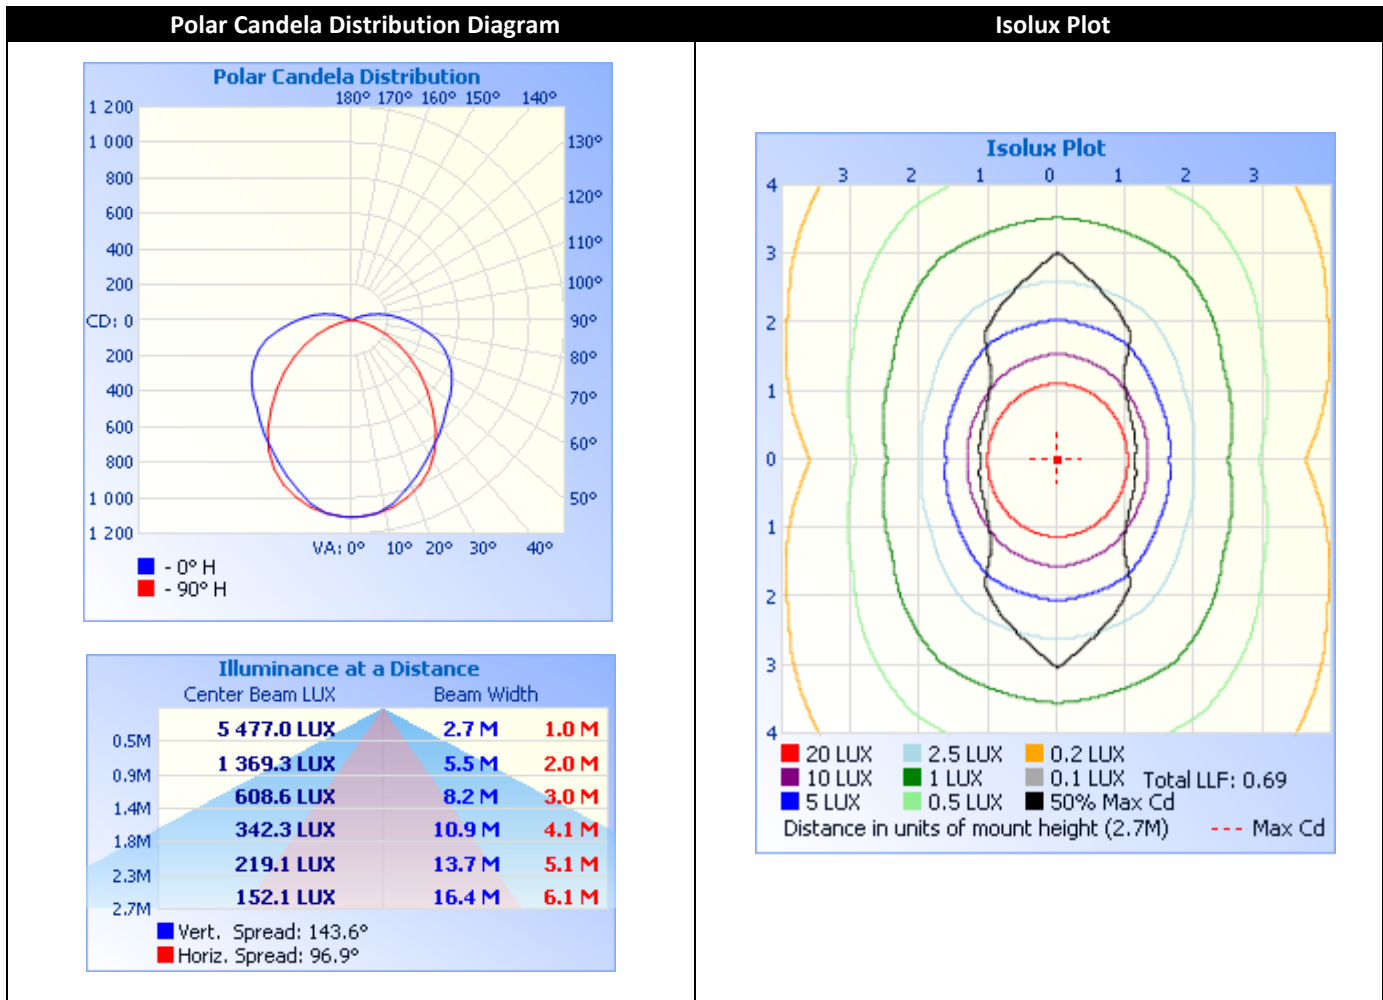

Dimensions

Product Code	Length (mm)	Width (mm)	Height (mm)
PL-1200-ML	1200	125	57

Technical Specification

PL-1200-ML

Electrical Characteristics		
Parameter	Value	Unit
LED Drive Current	62 - 131	mA
Operating Voltage/Frequency	220-240/50-60	V AC/Hz
Dimming	Dimmable on Request	-
Power	29 - 61	W
Power Factor	>0.98	-
Driver Efficiency	>90	%
**Emergency Mode	5	W
**Emergency Duration	3	Hr

** Optional emergency gear

Optical Characteristics						
Product Code	LED Colour	Colour Temp (K)	Luminaire Intensity (lm) *	Angle (°)	Min CRI	Fitting Colour
PL-1200-29W-ML	 NW	4000	3090	130 x 90	80	Wt,Gr,Bk
	 WW	3000				
PL-1200-34W-ML	 NW	4000	3667	130 x 90	80	Wt,Gr,Bk
	 WW	3000				
PL-1200-40W-ML	 NW	4000	4864	130 x 90	80	Wt,Gr,Bk
	 WW	3000				
PL-1200-46W-ML	 NW	4000	4800	130 x 90	80	Wt,Gr,Bk
	 WW	3000				
PL-1200-54W-ML	 NW	4000	5490	130 x 90	80	Wt,Gr,Bk
	 WW	3000				
PL-1200-61W-ML	 NW	4000	6129	130 x 90	80	Wt,Gr,Bk
	 WW	3000				

W = Warm White LED Colour

NW = Natural White LED Colour

* Values accurate to within 10%

Wt = White

Gr = Grey

Bk = Black

Technical Specification

PL-1200-ML