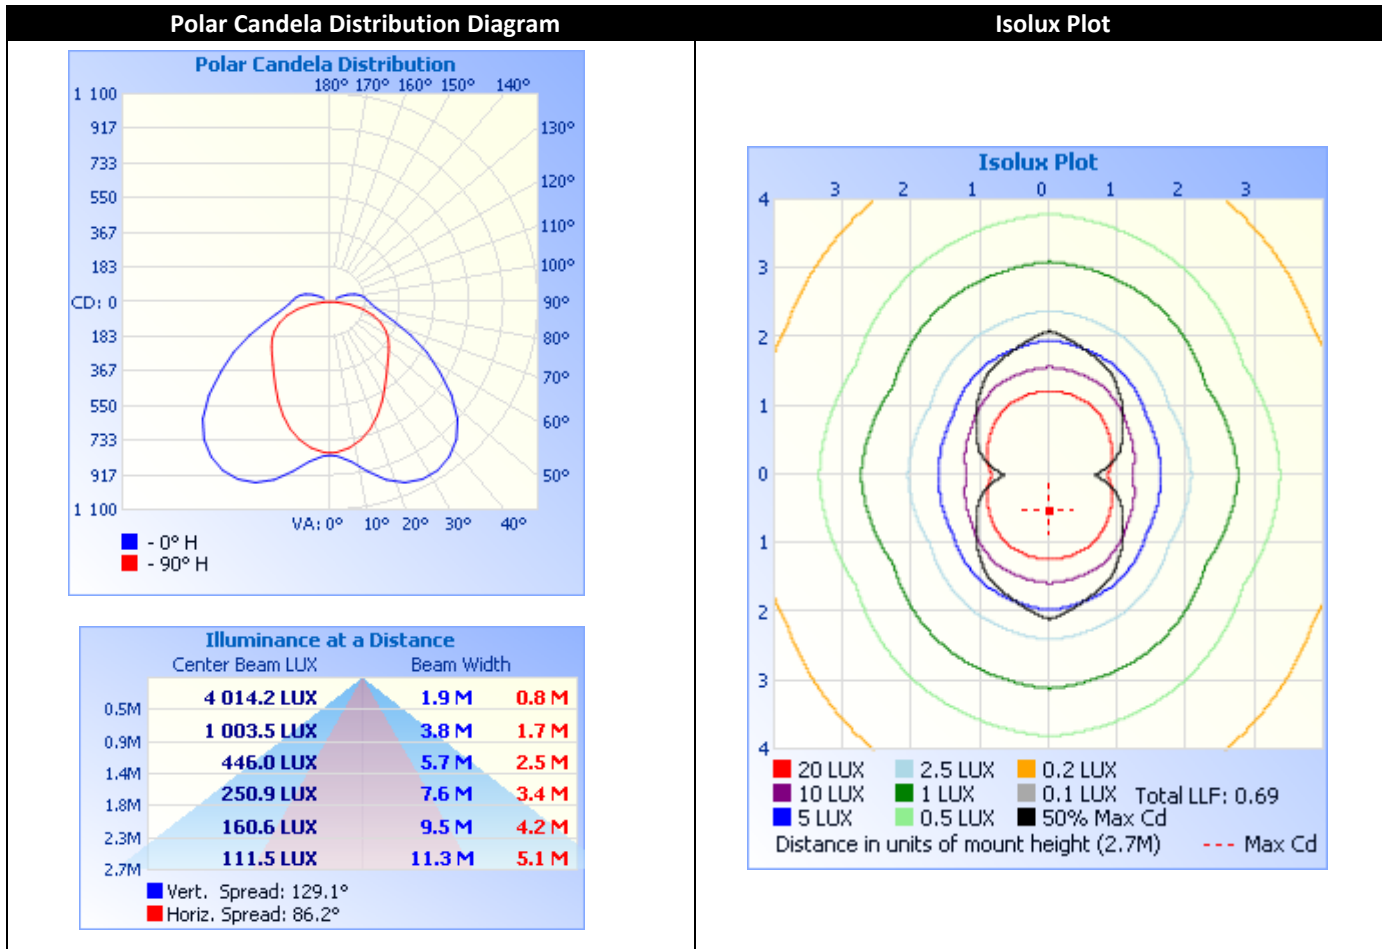

Technical Specification

PL-1200-BV

Product Ordering Code

Example: PL-1200-29W-BV-NW-WT-N

PL-1200-BV	29W	NW	WT	N
Product Code	Power	Natural White LED Colour	Fitting Colour	Non-Dimmable

Warning

DO NOT COVER WITH THERMAL INSULATION MATERIAL

Document Info

PL-1200-BV Rev 3