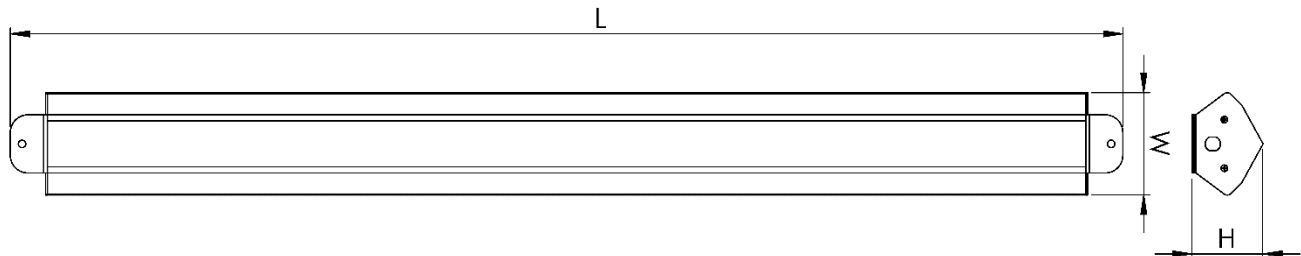

## Glide-1200

<b>Product Name:</b>	Glide-1200
<b>Category:</b>	LED Channel Light
<b>Description:</b>	High efficiency surface mount LED channel light with Osram LEDs

<b>Features:</b>	Available in Natural and Warm White LED colour	<b>Applications:</b>	Retail lighting
	Osram Driver, dimmable, emergency etc. on request		Back of house Lighting
	High Efficiency Osram LEDs		General area lighting
	Specialized White Optic™ for optimal reflection		Replaces linear fluorescent luminaires (Indoor use only)
	Available in 29W, 34W, 40W, 46W, 54W, 61W versions		
	Power factor > 0.95		
	2780 - 5745 lumens		
	System efficacy: 95 lm/W		
	120° x 95° distribution, ideal for retail aisle illumination		
	L70 > 50,000 hrs at Ta = 25° Celsius		
	5 year guarantee on full luminaire		
	All powder coated aluminium construction		
	Standard colour: white, custom colours on request		
	Designed and manufactured in South Africa		
IES Files available on request			
20mm nylon mount or 6mm spring nut for P2000			

### Dimensions

Product Code	Length (mm)	Width (mm)	Height (mm)
Glide-1200	1236	87	60