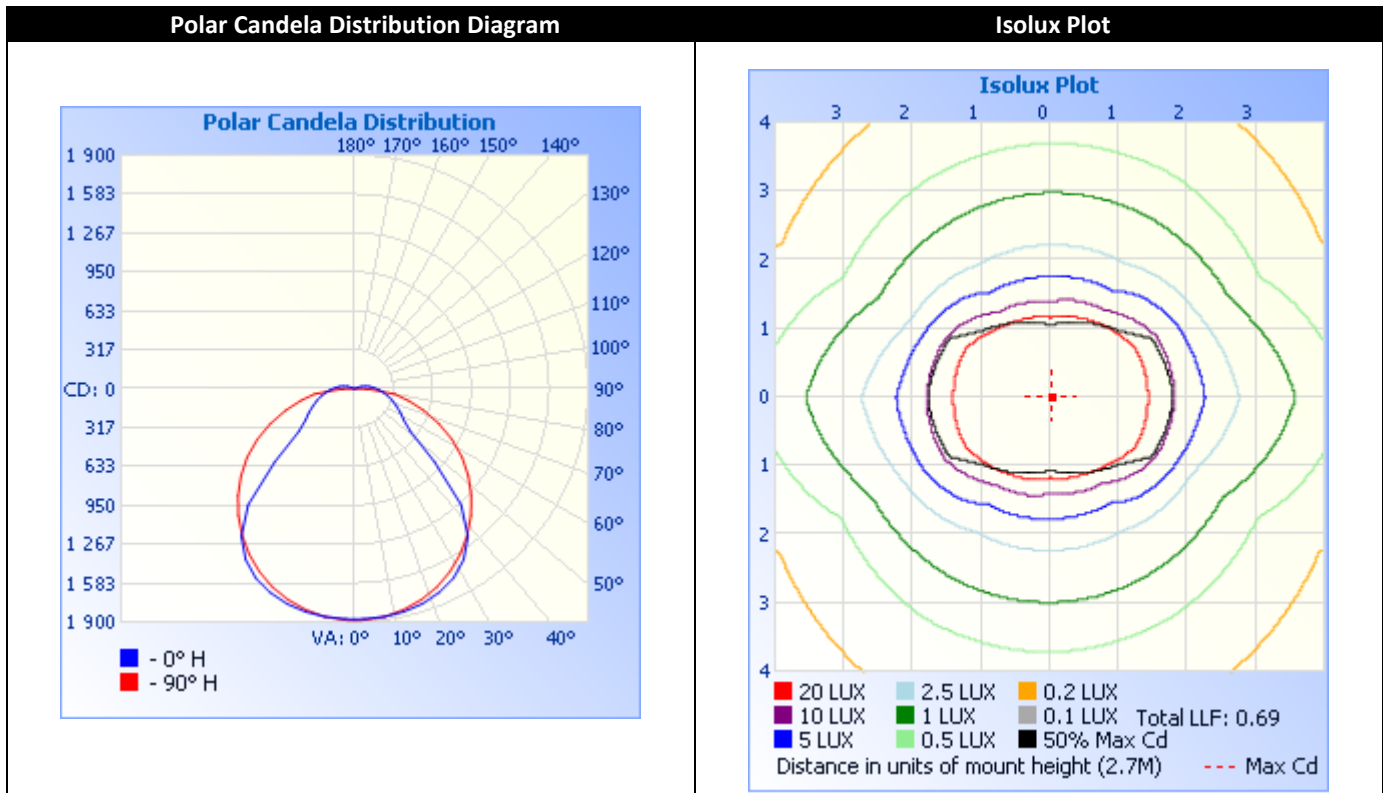

Technical Specification

Glide-1200

Product Ordering Code

Example: *Glide-1200-29W-NW-WT-N*

<i>Glide-1200</i>	<i>29W</i>	<i>NW</i>	<i>WT</i>	<i>N</i>
Product Code	Power	Natural White LED Colour	Fitting Colour	Non-Dimmable

Document Info

Glide-1200 Rev 1