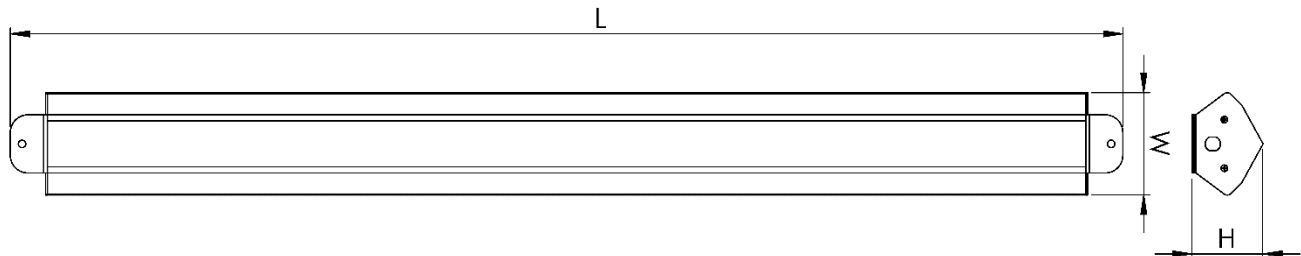

Technical Specification

Glide-900

Dimensions

Product Code	Length (mm)	Width (mm)	Height (mm)
Glide-900	947	87	60

Electrical Characteristics

Parameter	Value	Unit
LED Drive Current	83 - 131	mA
Operating Voltage/Frequency	220-240/50-60	V AC/Hz
Dimming	Dimmable on request	-
Power	29 - 63	W
Power Factor	>0.95	-
Driver Efficiency	>90	%

Optical Characteristics

Product Code	LED Colour	Colour Temp (K)	Luminaire Intensity (lm) *	Angle (°)	Min CRI	Fitting Colour
Glide-900-29W	NW	4000	2850	120 x 95	80	Wt, Custom
	WW	3000				
Glide-900-34W	NW	4000	3380	120 x 95	80	Wt, Custom
	WW	3000				
Glide-900-40W	NW	4000	3870	120 x 95	80	Wt, Custom
	WW	3000				
Glide-900-48W	NW	4000	4773	120 x 95	80	Wt, Custom
	WW	3000				
Glide-900-57W	NW	4000	5465	120 x 95	80	Wt, Custom
	WW	3000				
Glide-900-63W	NW	4000	6097	120 x 95	80	Wt, Custom
	WW	3000				

WW = Warm White LED Colour
NW = Natural White LED Colour

Wt = White
* Values accurate to within 10%