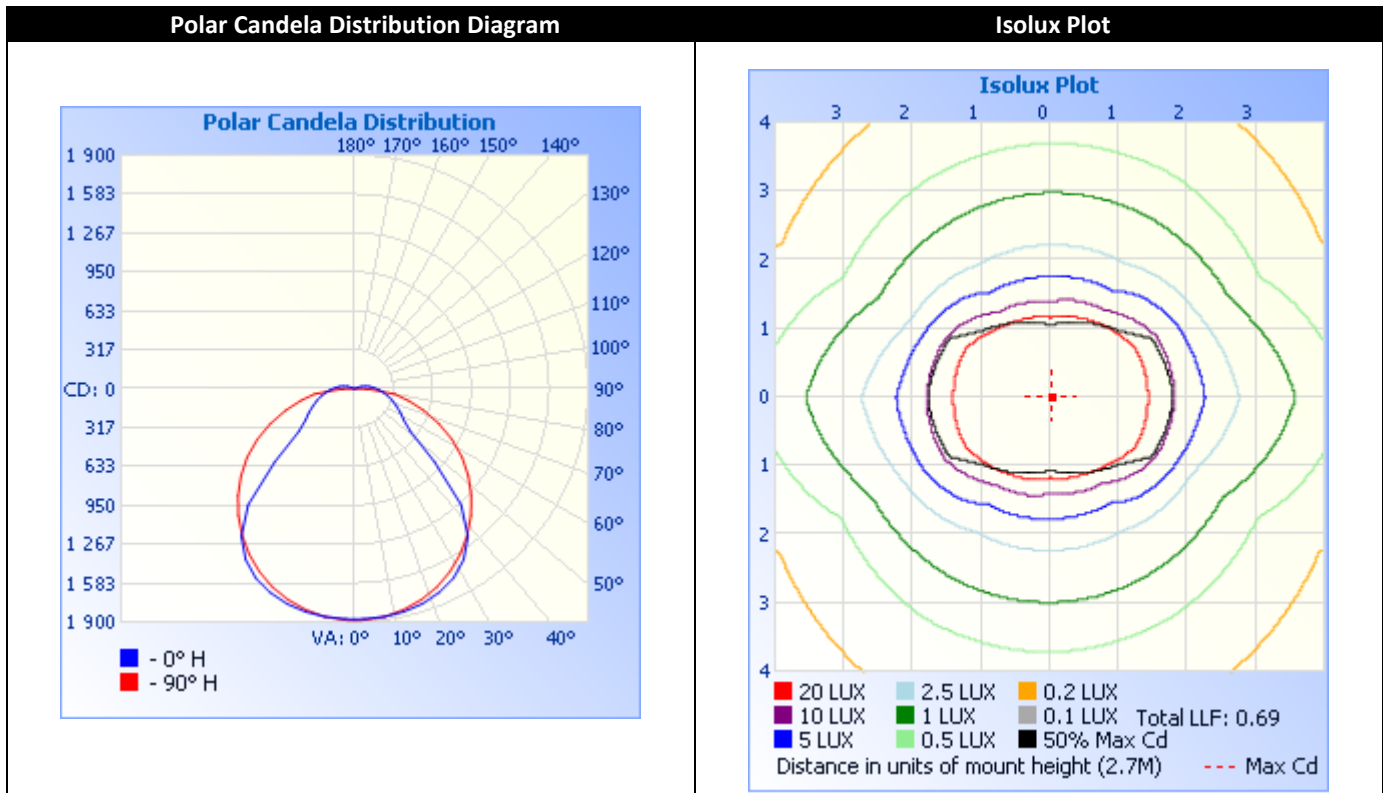

Technical Specification

Glide-900

Product Ordering Code

Example: *Glide-900-29W-NW-WT-N*

<i>Glide-900</i>	<i>29W</i>	<i>NW</i>	<i>WT</i>	<i>N</i>
Product Code	Power	Natural White LED Colour	Fitting Colour	Non-Dimmable

Document Info

Glide-900 Rev 5