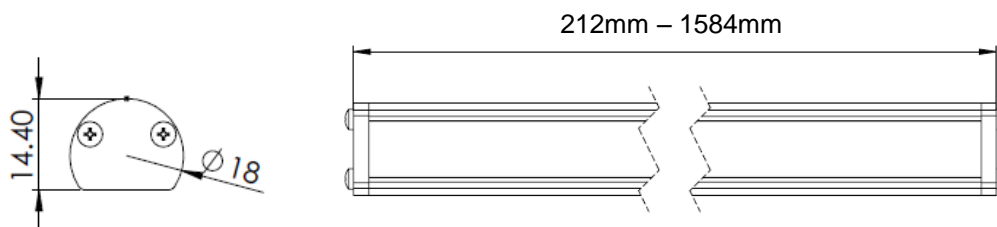

## Technical Specification

SL-24-07

<b>Product Name:</b>	SL-24-07
<b>Category:</b>	Shelf Light
<b>Description:</b>	24V medium powered diffused LED Shelf Light in an aluminium housing, 12.2W/m

<b>Features:</b>	Aluminium housing	<b>Applications:</b>	Shelf Lighting
	High performance Lumieo™ diffuser		Architectural lighting
	Optional IP67 weatherproof resin coating		Bulkhead lighting
	Power Consumption = 12.2W/m		Shop fitting
	Operating Voltage = 24V		Kick plate lighting
	LED Drive Current = 25mA		Cove lighting
	Lumen Output = 842 lumens/meter (NW, CRI90)		Night lines
	L70 > 50,000 hrs at Ta = 25°Celsius		Display case lighting
	LEDs from Philips		
	Maximum linear connected length = 2.3m		
	Standard lengths of 212, 408, 604, 800, 996, 1192, 1388, 1584mm		
	Custom lengths available		
	Available with IP67 connectors		
	Available in Natural White CRI90 and specialty Meat CCT as standard		
Other CCTs / CRIs available on request			

### Dimensions

Product Code	Diameter (mm)	Min Length (mm)	Max Length per section (mm)	Height (mm)
SL-24-07	18	212	1584	14.4

### Optical Characteristics

Product Code	LED Colour	CCT (K)	Luminaire Intensity (lm/m)*	Angle (°)	Min CRI
SL-24-07-Mt	<span style="color:red">■</span> Meat	-	-	62 x 75	-
SL-24-07-NW90	<span style="color:gray">■</span> NW	4000	842	62 x 75	90
SL-24-07-WW90	<span style="color:orange">■</span> WW #	3000	770	62 x 75	90