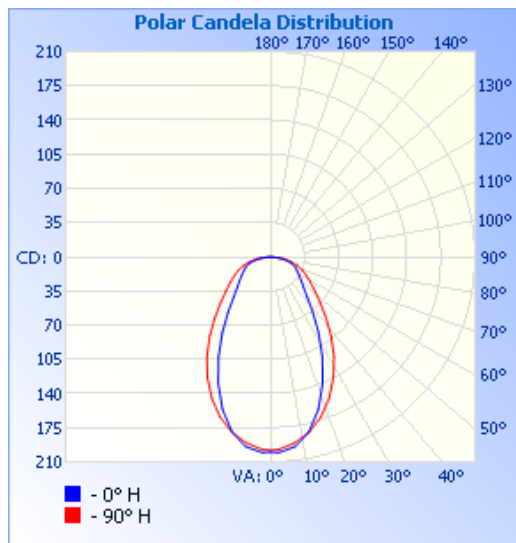

Technical Specification

SL-24-07

Electrical Characteristics

Parameter	Value	Unit
LED Drive Current	25	mA
Operating Voltage	24	V DC
Power	12.2	W/m

Optical Characteristics

Product Code	LED Colour	CCT (K)	Luminaire Intensity (lm/m)*	Angle (°)	Min CRI
SL-24-07-Mt	■ Meat	-	-	62 x 75	-
SL-24-07-NW90	■ NW	4000	842	62 x 75	90
SL-24-07-WW90	■ WW #	3000	770	62 x 75	90

Mt - Meat * Values accurate to within 10% # Not available in IP67
NW - Natural White
WW - Warm White

Polar Candela Distribution Diagram (NW90)

Illuminance at a Distance (NW90)

	Center Beam LUX	Beam Width	
2.0M	49.92 LUX	2.4 M	3.1 M
4.0M	12.48 LUX	4.8 M	6.2 M
6.0M	5.55 LUX	7.1 M	9.2 M
8.0M	3.12 LUX	9.5 M	12.3 M
10.0M	2.00 LUX	11.9 M	15.4 M

■ Vert. Spread: 61.5°
■ Horiz. Spread: 75.2°

Product Ordering Code

Example: SL-24-07-NW90-800-(IP)

SL-24-07	NW90	800	(IP)
Product Code	Natural White LED Colour	Length in mm	IP67 Rating (optional)

Document Info

SL-24-07 Rev 3