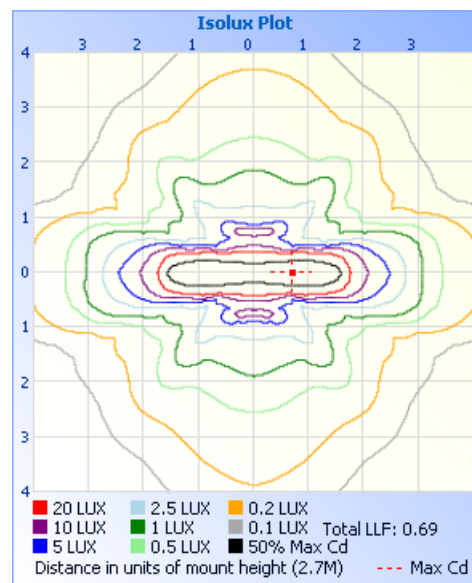

Technical Specification

HB-35

Dimensions

Product Code	Width (mm)	Length (mm)	Height (mm)
HB-35	73	292	93
HB-35-IP	73	308	93

Electrical Characteristics

Parameter	Value	Unit
LED Drive Current	700	mA
Operating Voltage/Frequency	220-240/50-60	V AC/Hz
Dimming	Occupancy / Daylight on Request	-
Power	35.0	W
Power Factor	>0.99	-
Driver Efficiency	>90	%

Optical Characteristics

Product Code	LED Colour	Colour Temp (K)	Min. Luminaire Intensity (lm) *	Angle (°)	Min CRI	Fitting Colour
HB-35	NW	4000	3 485	28°, 50°, 62°, Oval, CAN, Flood etc.	70	AL
HB-35	W	5700	3 485	28°, 50°, 62°, Oval, CAN, Flood etc.	70	AL

NW = Natural White LED Colour
W = Cool White LED Colour

AL = Aluminium
* Values accurate to within 10%

Technical Specification

HB-35

Mounting

Φ6mm - 275mm Apart
 Φ6mm - 291mm Apart (IP)

Polar Candela Distribution Diagram (Oval Beam)

Isolux Plot (Oval Beam)

Product Ordering Code

Example: *HB-35-(IP)-W-Oval-AL-N*

<i>HB-35</i>	<i>(IP)</i>	<i>W</i>	<i>Oval</i>	<i>AL</i>	<i>N</i>
Product Code	IP65 rated version	Cool White LED Colour	Distribution / Beam Angle	Fitting Colour	Non-Dimmable