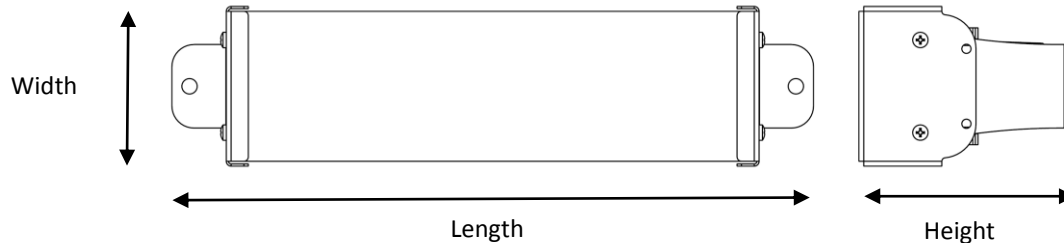

Technical Specification

HB-35

Product Name:	HB-35
Category:	Highbay Light
Description:	35W LED Highbay Light

Photometrics:	Lumen Output = 3 485 lm (Cool White)	Construction:	IP65 rated version available (SABS certified)
	Available in Natural and Cool White		Aluminium heatsink anodised to 25 micron
	CRI > 70		316 Stainless steel sheet metal
	Wide range of lenses available		Designed and manufactured in South Africa by LEDwise
	28°, 50°, 62°, Flood, Oval & Canopy beams		Modular design allows for custom power outputs
	L70 > 50,000 hrs at Ta = 35° Celsius		Bypass diode for every LED
	High powered Osram LEDs		Gore™ vent per module – IP65 version
	IES Files available on request		
Power:	Max System Power Consumption 35 W	Installation:	Compatible with P2000 trunking
	System efficacy of 99 lm/W		Suspended cable attachment set available
	Power factor > 0.99		Custom mounting options on request (e.g. swivel, pole)
	Occupancy / Light Sensing Available		

Technical Specification

HB-35

Dimensions

Product Code	Width (mm)	Length (mm)	Height (mm)
HB-35	73	292	93
HB-35-IP	73	308	93

Electrical Characteristics

Parameter	Value	Unit
LED Drive Current	700	mA
Operating Voltage/Frequency	220-240/50-60	V AC/Hz
Dimming	Occupancy / Daylight on Request	-
Power	35.0	W
Power Factor	>0.99	-
Driver Efficiency	>90	%

Optical Characteristics

Product Code	LED Colour	Colour Temp (K)	Min. Luminaire Intensity (lm) *	Angle (°)	Min CRI	Fitting Colour
HB-35	NW	4000	3 485	28°, 50°, 62°, Oval, CAN, Flood etc.	70	AL
HB-35	W	5700	3 485	28°, 50°, 62°, Oval, CAN, Flood etc.	70	AL

NW = Natural White LED Colour
W = Cool White LED Colour

AL = Aluminium
* Values accurate to within 10%

Technical Specification

HB-35

Mounting

Φ6mm - 275mm Apart
 Φ6mm - 291mm Apart (IP)

Polar Candela Distribution Diagram (Oval Beam)