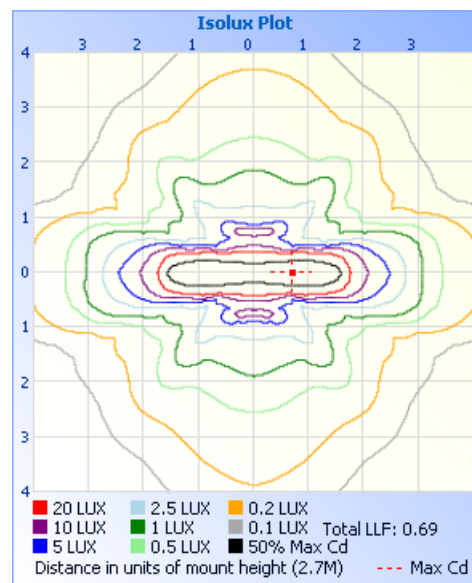

Isolux Plot (Oval Beam)

Product Ordering Code

Example: *HB-35-(IP)-W-Oval-AL-N*

<i>HB-35</i>	<i>(IP)</i>	<i>W</i>	<i>Oval</i>	<i>AL</i>	<i>N</i>
Product Code	IP65 rated version	Cool White LED Colour	Distribution / Beam Angle	Fitting Colour	Non-Dimmable

Document Info

HB-35 Rev 1