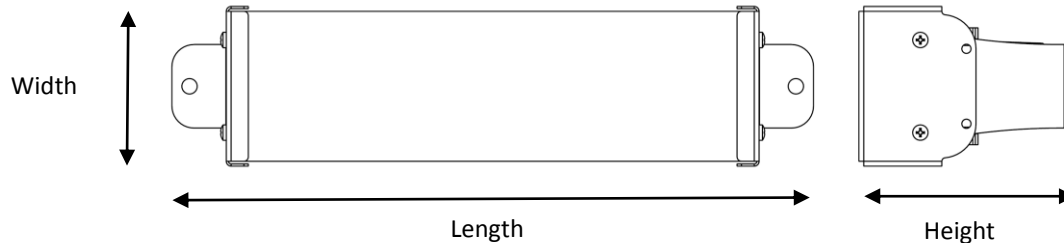

Technical Specification

HB-35

Dimensions

Product Code	Width (mm)	Length (mm)	Height (mm)
HB-35	73	292	93
HB-35-IP	73	308	93

Electrical Characteristics

Parameter	Value	Unit
LED Drive Current	700	mA
Operating Voltage/Frequency	220-240/50-60	V AC/Hz
Dimming	Occupancy / Daylight on Request	-
Power	35.0	W
Power Factor	>0.99	-
Driver Efficiency	>90	%

Optical Characteristics

Product Code	LED Colour	Colour Temp (K)	Min. Luminaire Intensity (lm) *	Angle (°)	Min CRI	Fitting Colour
HB-35	NW	4000	3 485	28°, 50°, 62°, Oval, CAN, Flood etc.	70	AL
HB-35	W	5700	3 485	28°, 50°, 62°, Oval, CAN, Flood etc.	70	AL

NW = Natural White LED Colour
W = Cool White LED Colour

AL = Aluminium
* Values accurate to within 10%