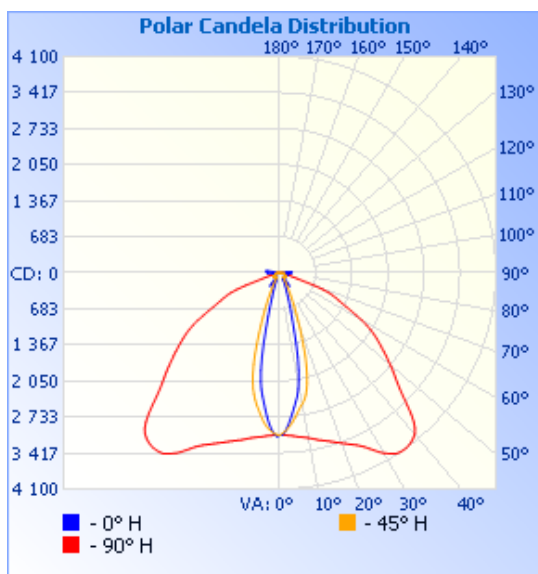

Technical Specification

HB-35

Product Name:	HB-35
Category:	Highbay Light
Description:	35W LED Highbay Light

Photometrics:	Lumen Output = 3 485 lm (Cool White)	Construction:	IP65 rated version available (SABS certified)
	Available in Natural and Cool White		Aluminium heatsink anodised to 25 micron
	CRI > 70		316 Stainless steel sheet metal
	Wide range of lenses available		Designed and manufactured in South Africa by LEDwise
	28°, 50°, 62°, Flood, Oval & Canopy beams		Modular design allows for custom power outputs
	L70 > 50,000 hrs at Ta = 35° Celsius		Bypass diode for every LED
	High powered Osram LEDs		Gore™ vent per module – IP65 version
	IES Files available on request		
Power:	Max System Power Consumption 35 W	Installation:	Compatible with P2000 trunking
	System efficacy of 99 lm/W		Suspended cable attachment set available
	Power factor > 0.99		Custom mounting options on request (e.g. swivel, pole)
	Occupancy / Light Sensing Available		

Optical Characteristics

Product Code	LED Colour	Colour Temp (K)	Min. Luminaire Intensity (lm) *	Angle (°)	Min CRI	Fitting Colour
HB-35	NW	4000	3 485	28°, 50°, 62°, Oval, CAN, Flood etc.	70	AL
HB-35	W	5700	3 485	28°, 50°, 62°, Oval, CAN, Flood etc.	70	AL

NW = Natural White LED Colour
W = Cool White LED Colour

AL = Aluminium
* Values accurate to within 10%

Technical Specification

HB-35

Mounting

Φ6mm - 275mm Apart
 Φ6mm - 291mm Apart (IP)

Polar Candela Distribution Diagram (Oval Beam)

Isolux Plot (Oval Beam)

Product Ordering Code

Example: *HB-35-(IP)-W-Oval-AL-N*

<i>HB-35</i>	<i>(IP)</i>	<i>W</i>	<i>Oval</i>	<i>AL</i>	<i>N</i>
Product Code	IP65 rated version	Cool White LED Colour	Distribution / Beam Angle	Fitting Colour	Non-Dimmable