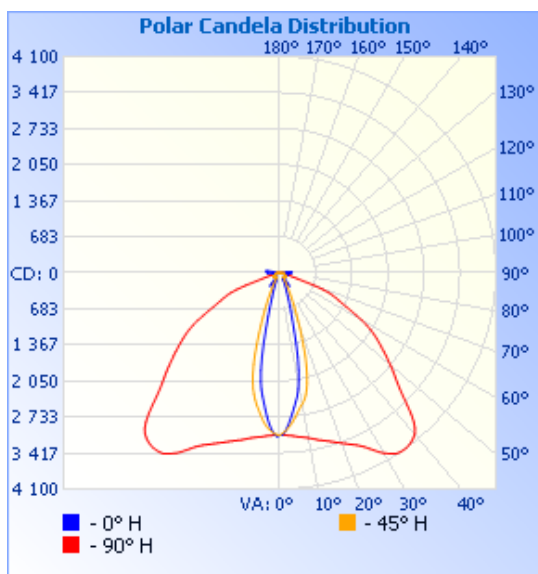

Polar Candela Distribution Diagram (Oval Beam)