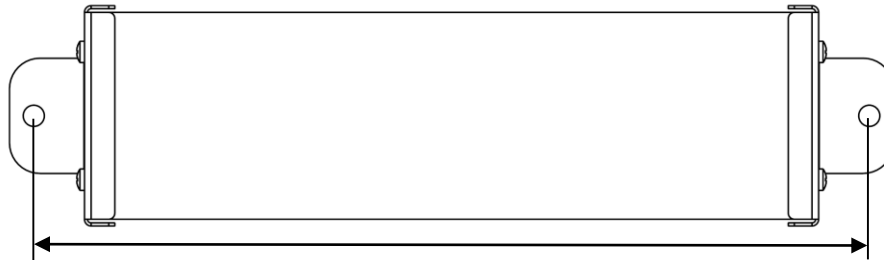

Technical Specification

HB-35

Product Name:	HB-35
Category:	Highbay Light
Description:	35W LED Highbay Light

Photometrics:	Lumen Output = 3 485 lm (Cool White)	Construction:	IP65 rated version available (SABS certified)
	Available in Natural and Cool White		Aluminium heatsink anodised to 25 micron
	CRI > 70		316 Stainless steel sheet metal
	Wide range of lenses available		Designed and manufactured in South Africa by LEDwise
	28°, 50°, 62°, Flood, Oval & Canopy beams		Modular design allows for custom power outputs
	L70 > 50,000 hrs at Ta = 35° Celsius		Bypass diode for every LED
	High powered Osram LEDs		Gore™ vent per module – IP65 version
	IES Files available on request		
Power:	Max System Power Consumption 35 W	Installation:	Compatible with P2000 trunking
	System efficacy of 99 lm/W		Suspended cable attachment set available
	Power factor > 0.99		Custom mounting options on request (e.g. swivel, pole)
	Occupancy / Light Sensing Available		

Optical Characteristics

Product Code	LED Colour	Colour Temp (K)	Min. Luminaire Intensity (lm) *	Angle (°)	Min CRI	Fitting Colour
HB-35	NW	4000	3 485	28°, 50°, 62°, Oval, CAN, Flood etc.	70	AL
HB-35	W	5700	3 485	28°, 50°, 62°, Oval, CAN, Flood etc.	70	AL

NW = Natural White LED Colour
W = Cool White LED Colour

AL = Aluminium
* Values accurate to within 10%

Technical Specification

HB-35

Mounting

Φ6mm - 275mm Apart
 Φ6mm - 291mm Apart (IP)

Polar Candela Distribution Diagram (Oval Beam)

Isolux Plot (Oval Beam)

Product Ordering Code

Example: *HB-35-(IP)-W-Oval-AL-N*

<i>HB-35</i>	<i>(IP)</i>	<i>W</i>	<i>Oval</i>	<i>AL</i>	<i>N</i>
Product Code	IP65 rated version	Cool White LED Colour	Distribution / Beam Angle	Fitting Colour	Non-Dimmable