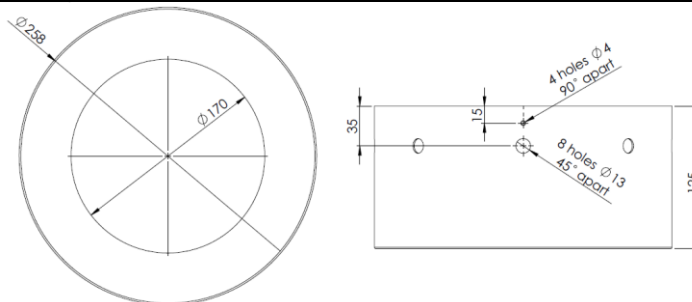

Technical Specification

CB-160

Product Name:	CB-160
Category:	Accessory
Description:	Ceiling box for surface mounting of recessed luminaires

Features:	Ceiling Box for surface mounting of CL12-Dish160 (i.e. 160mm Cut/out)	Applications:	Hotels
	Fitting available in white as standard. Custom colours available on request		Offices
			Shops
			Restaurants
			Reception Counters
			Houses
			(Indoor use only)

Dimensions

Product Code	Diameter (mm)	Height (mm)	Cut-Out Diameter (mm)
CB-160	258	125	170

Product Ordering Code

Example: CB-160

Document Info

CB-160 Rev 1