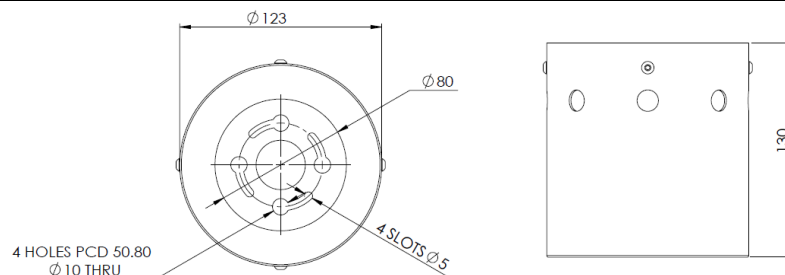

Technical Specification

CB-74

Product Name:	CB-74		
Category:	Accessory		
Description:	Ceiling box for surface mounting of recessed luminaires		
			
Features:	Ceiling Box for surface mounting of the CL6,CL7, CL4H-Diff, CL5H-Diff and COB10 (i.e. 74mm Cut/out)		Applications:
	Fitting available in white as standard. Custom colours available on request		
			Hotels
			Offices
			Shops
			Restaurants
			Reception Counters
			Houses
			(Indoor use only)

Dimensions

Product Code	Diameter (mm)	Height (mm)	Cut-Out Diameter (mm)
CB-74	123	130	80

Product Ordering Code

Example: CB-74

Document Info

CB-74 Rev 1